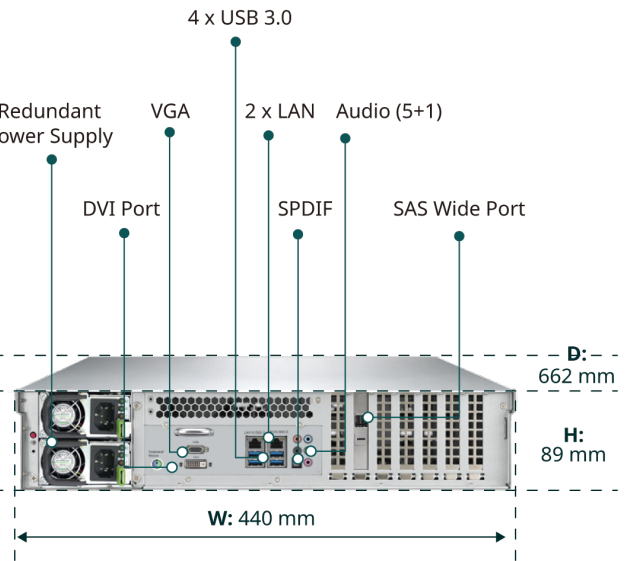

Back I/O

Ordering Information

System	
SKU	Description
N12910SAS	2U, 1 x Intel Xeon E3-1245 v5, C236 PCH, 4 x DDR4 ECC SDRAMs (2 x 8GB Pre-installed), 2 x RJ45 GbE, 500W Redundant PSU, ThecusOS 7.0

Optional CPUs			
Model	Core/Thread	Frequency (Max.)	TDP
Intel Xeon E3-1245 v5	4C/8T	3.5 GHz (3.9 GHz)	80W

+866-2-7705-8888

info@cas-well.com

Design and specifications are subject to change without prior notice. | Copyright © CASwell Inc. All rights reserved.

Headquarter & R&D Center
8F., No. 242, Bo'ai Street, Shulin District, New Taipei City 23845, Taiwan

Operation Center
No. 11, Da'an Road, Xinzhuang District, New Taipei City 242070, Taiwan

Hsinchu R&D Center
5F., No. 32, Guangming 9th Rd., Zhubei City, Hsinchu County 302048, Taiwan

Official YouTube

Official LinkedIn

Official Website

Product Catalog