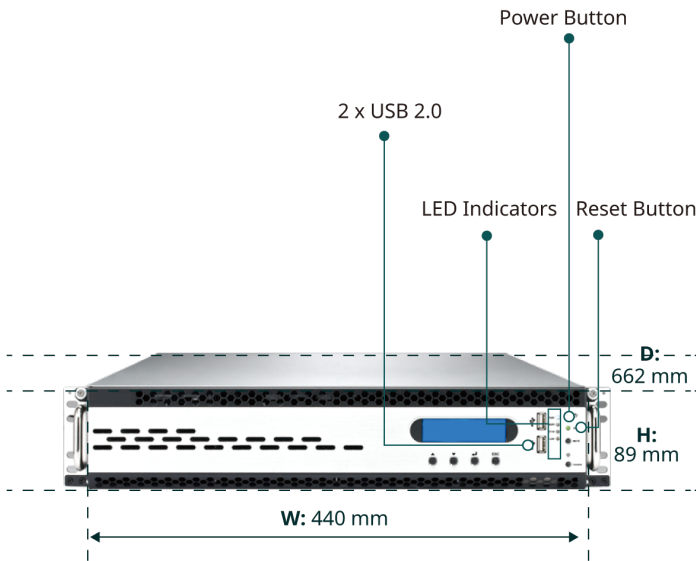

N12910SAS

12 Bays 2U Rackmount NAS For Large Business

Front I/O