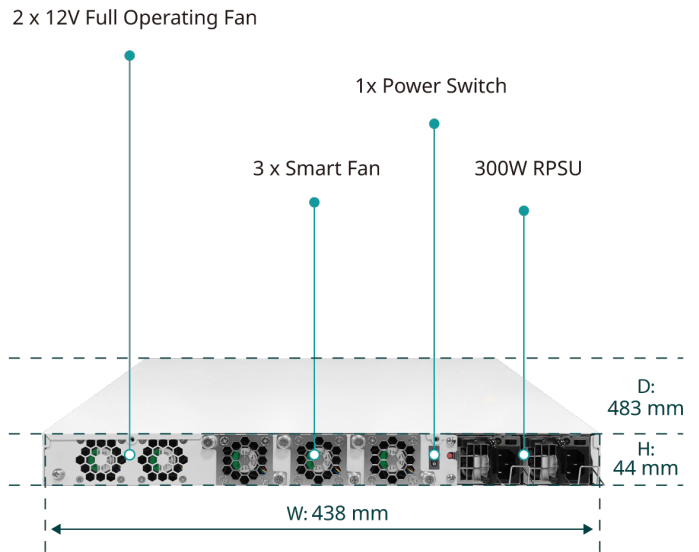

Specifications

Model Name	
Platform	
Processor	1 x Intel Xeon D Processor (Skylake)
Chipset	-
System Memory	4 x DDR4 ECC 2400MHz RDIMMs
Max Memory	Up to 128GB
Ethernet Port	4 x RJ45 GbE Port(s) on board, 4 x SFP+ 10 GbE Port(s) on board, Up to 8 x Ethernet Port(s)
Bypass	Based on CASwell NIC Module or Standard add-on card
Expansion	Up to 1 PCIe Gen3 x 16 or 2 PCIe Gen3 x 8 for Standard NIC Module
Storage Device	1 x 2.5" SATA HDD/SSD, 1 x M.2 Socket for SSD 2280 (NVMe PCIe)
Power Supply	300W
Dimension (WxDxH)	438mm x 483mm x 44mm (17.52" x 19.32" x 1.76")
Weight (Kg)	-
I/O	
Management Console	1 x RJ45 System Console Port, 1 x RJ45 GbE Port (MGMT)
USB Port	2 x USB 3.0 Port(s)
Display Output	1 x VGA Port (Optional from LOM or VGA module)
LCD Panel	-
LED	Power / System Status
LOM	IPMI 2.0 w/ GbE Speed
Operation & Certifications	
Operating Environment	Temperature: 0 - 40°C (32 - 104°F), Humidity: 20 - 90% RH
Storage Environment	Temperature: -10 - 70°C (14 - 158°F), Humidity: 5 - 95% RH
Certification	CE / FCC
OS Support	Linux

CAR-3081

SDN/NFV Solutions Platform With 4x 10-GbE & 4x GbE. Up To 2x PCIe 3.0 Cards.

Front I/O

Back I/O

Ordering Information

System	
SKU	Description
CAR-3081	1U, 1 x Intel Xeon D, 4 x DDR4 ECC RDIMMs, 4 x RJ45 GbE, 4 x SFP+ 10GbE, 300W Redundant PSU, 1 x 2.5" HDD/SSD, 1 x STD NIC