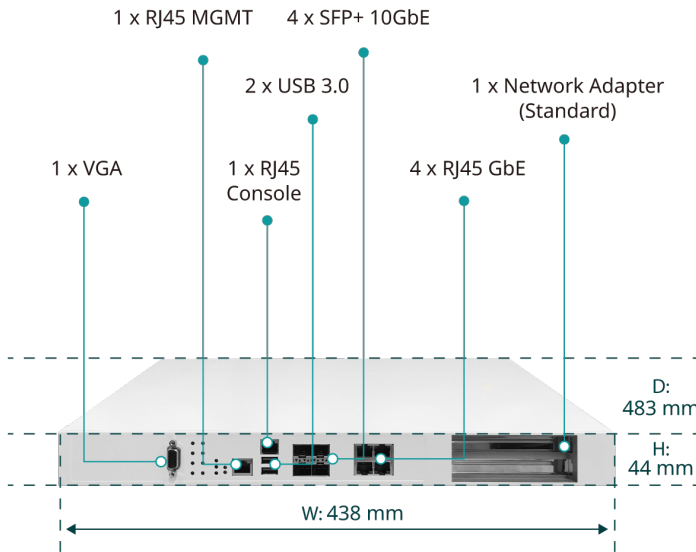

CAR-3081

SDN/NFV Solutions Platform
With 4x 10-GbE & 4x GbE. Up
To 2x PCIe 3.0 Cards.

Intel Xeon D-2183IT Processor (Skylake-D)
4 x DDR4 ECC RDIMMs (Up to 128GB)
Up to 2x Standard PCIe 3.0 Cards (1x PCIe 3.0 x16 or 2x PCIe 3.0 x8)
Redundant PSU (RPSU, 300Watt)
2.5" SATA SSD and M.2 PCIe SSD
4 x 10GE SFP+ Ports, 4 x GE RJ45 Ports

Specifications

Model Name	
Platform	
Processor	1 x Intel Xeon D Processor (Skylake)
Chipset	-
System Memory	4 x DDR4 ECC 2400MHz RDIMMs
Max Memory	Up to 128GB
Ethernet Port	4 x RJ45 GbE Port(s) on board, 4 x SFP+ 10 GbE Port(s) on board, Up to 8 x Ethernet Port(s)
Bypass	Based on CASwell NIC Module or Standard add-on card
Expansion	Up to 1 PCIe Gen3 x 16 or 2 PCIe Gen3 x 8 for Standard NIC Module
Storage Device	1 x 2.5" SATA HDD/SSD, 1 x M.2 Socket for SSD 2280 (NVMe PCIe)
Power Supply	300W
Dimension (WxDxH)	438mm x 483mm x 44mm (17.52" x 19.32" x 1.76")
Weight (Kg)	-
I/O	
Management Console	1 x RJ45 System Console Port, 1 x RJ45 GbE Port (MGMT)
USB Port	2 x USB 3.0 Port(s)
Display Output	1 x VGA Port (Optional from LOM or VGA module)
LCD Panel	-
LED	Power / System Status
LOM	IPMI 2.0 w/ GbE Speed
Operation & Certifications	
Operating Environment	Temperature: 0 - 40°C (32 - 104°F), Humidity: 20 - 90% RH
Storage Environment	Temperature: -10 - 70°C (14 - 158°F), Humidity: 5 - 95% RH
Certification	CE / FCC
OS Support	Linux

CAR-3081

SDN/NFV Solutions Platform With 4x 10-GbE & 4x GbE. Up To 2x PCIe 3.0 Cards.

Front I/O

Back I/O

Ordering Information

System	
SKU	Description
CAR-3081	1U, 1 x Intel Xeon D, 4 x DDR4 ECC RDIMMs, 4 x RJ45 GbE, 4 x SFP+ 10GbE, 300W Redundant PSU, 1 x 2.5" HDD/SSD, 1 x STD NIC