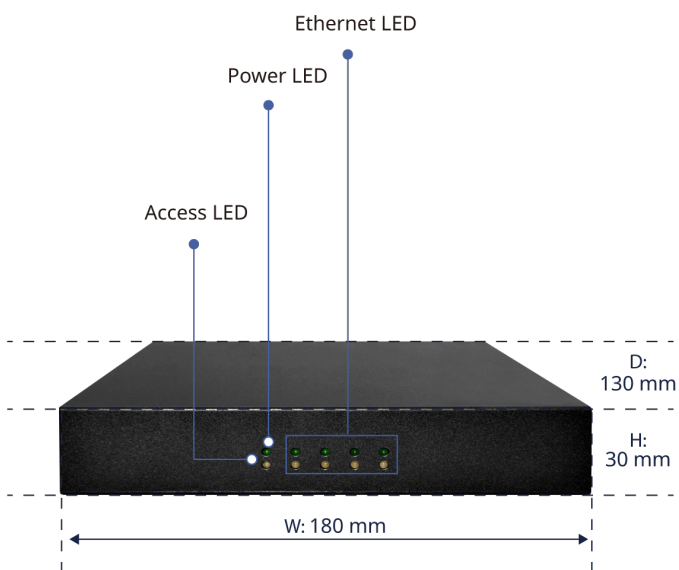

CAF-0251

Intel Apollo Lake Platform. Suitable For SDN, NFV (VCPE & SD-WAN), And Security Applications.

Front I/O