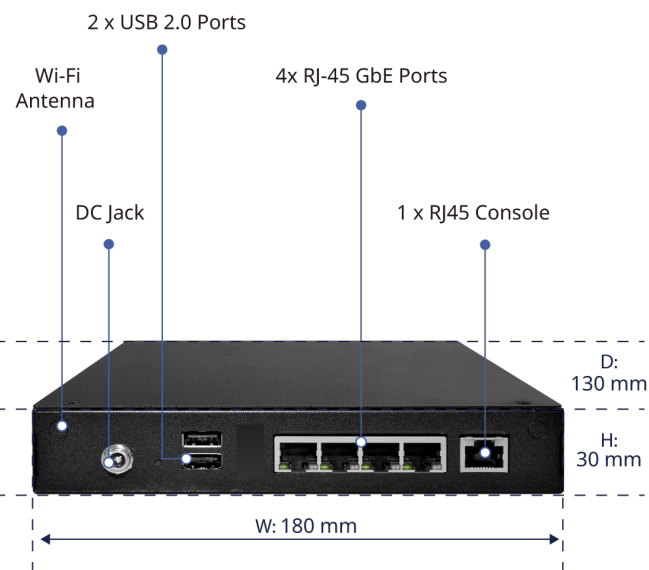

Back I/O

Ordering Information

System	
SKU	Description
CAF-0251	Fanless Desktop, 1 x Intel Celeron N, 1 x DDR3L SO-DIMMs, 4 x RJ45 GbE (Intel I211), 4GB eMMC, 24W Adapter

Optional CPUs			
Model	Core/Thread	Frequency (Max.)	TDP
Intel Celeron N3350	2C/2T	1.1GHz (2.4GHz)	6W

+866-2-7727-5788 | info@cas-well.com

Design and specifications are subject to change without prior notice. | Copyright © CASwell Inc. All rights reserved.

Headquarter & R&D Center
12F., No. 308, Jianguo 1st Road, Xinzhuang District,
New Taipei City 242047, Taiwan

Hsinchu R&D Center
5F., No. 32, Guangming 9th Rd., Zhubei City, Hsinchu County 302048, Taiwan

Official YouTube

Official LinkedIn

Official Website

Product Catalog