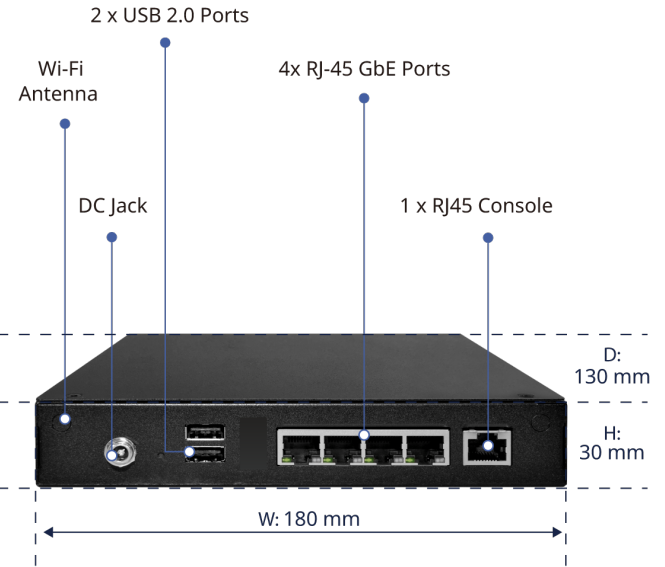

Back I/O

Ordering Information

System	
SKU	Description
CAF-0250	Fanless Desktop, 1 x Intel Celeron N, 1 x DDR3L SO-DIMMs, 4 x RJ45 GbE (Realtek RTL8111), 4GB eMMC, 24W Adapter

Optional CPUs			
Model	Core/Thread	Frequency (Max.)	TDP
Intel Celeron N3350	2C/2T	1.1GHz (2.4GHz)	6W

+866-2-7727-5788 | info@cas-well.com

Design and specifications are subject to change without prior notice. | Copyright © CASwell Inc. All rights reserved.

Headquarter & R&D Center
12F., No. 308, Jianguo 1st Road, Xinzhuang District,
New Taipei City 242047, Taiwan

Hsinchu R&D Center
5F., No. 32, Guangming 9th Rd., Zhubei City, Hsinchu County 302048, Taiwan

Official YouTube

Official LinkedIn

Official Website

Product Catalog