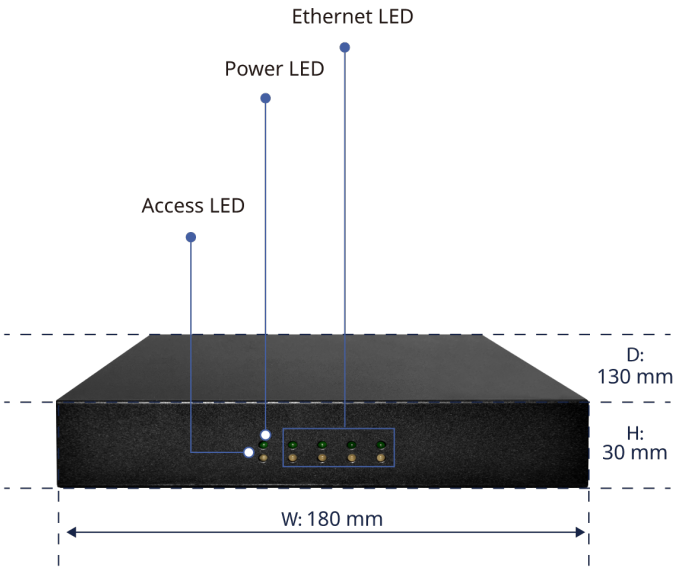

CAF-0250

Intel Apollo Lake Platform. Suitable For SDN, NFV (VCPE & SD-WAN), And Security Applications.

Front I/O