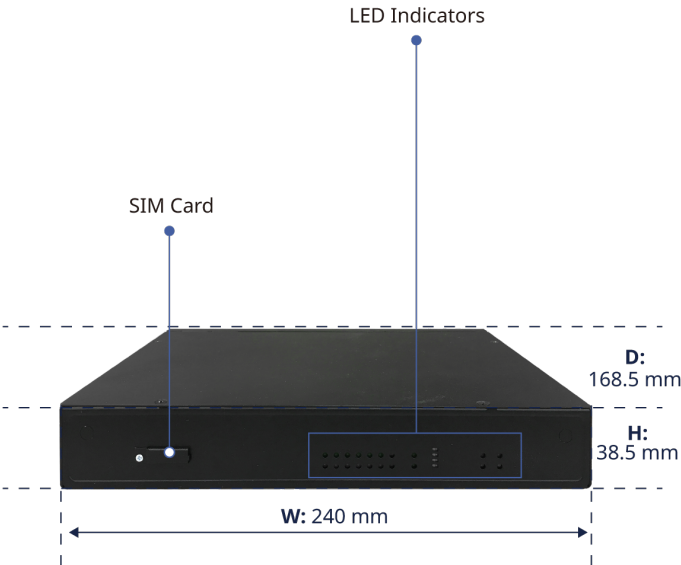

CAF-0100

Fanless Network Appliance Based On Latest Intel Atom Platform (Elkhart Lake)

Front I/O