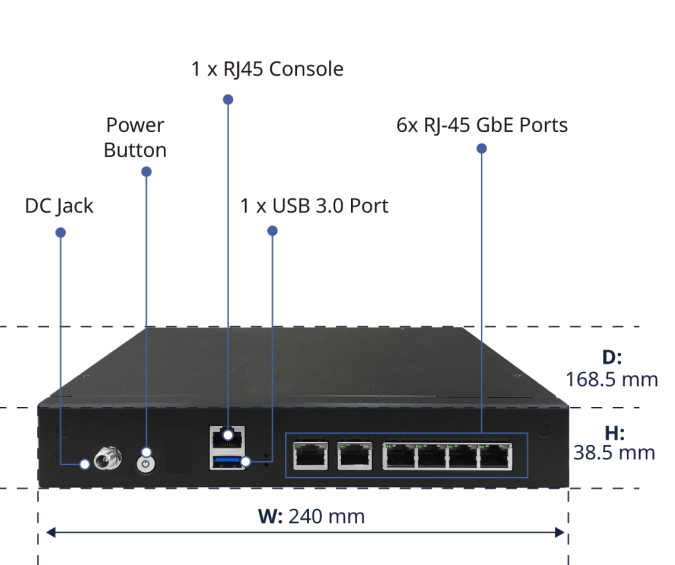

Specifications

Model Name	
Platform	
Processor	1 x Intel Atom X Processor (Elkhart Lake)
Chipset	-
System Memory	1 x DDR4 ECC 1600MHz SO-DIMMs
Max Memory	Up to 16GB
Ethernet Port	6 x RJ45 GbE Port(s) on board, Up to 6 x Ethernet Port(s)
Bypass	-
Expansion	1 x 4G LTE/5G sub-6 module mPCIe or M.2
Storage Device	16GB eMMC Flash memory (3D TLC) onboard, 1 x SATA 3.0 connector for SATADOM (optional)
Power Supply	12V/40W Adapter
Dimension (WxDxH)	240mm x 168.5mm x 38.5mm (9.6" x 6.74" x 1.54")
Weight (Kg)	-
I/O	
Management Console	1 x RJ45 System Console Port
USB Port	1 x USB 3.0 Port(s)
Display Output	-
LCD Panel	-
LED	Power / HDD / Ethernet
LOM	-
Operation & Certifications	
Operating Environment	Temperature: 0 - 40°C (32 - 104°F), Humidity: 0 - 90% RH
Storage Environment	Temperature: -10 - 70°C (14 - 158°F), Humidity: 5 - 95% RH
Certification	CE / FCC
OS Support	Linux

CAF-0100

Fanless Network Appliance Based On Latest Intel Atom Platform (Elkhart Lake)

Front I/O

Back I/O

Ordering Information

System	
SKU	Description
CAF-0100-5	Fanless Desktop, 1 x Intel Atom X, 1 x DDR4 IBCEC SO-DIMMs, 4 x RJ45 GbE, Wi-Fi mPCIe, 16GB eMMC, 40W Adapter
CAF-0100-6	Fanless Desktop, 1 x Intel Atom X, 1 x DDR4 IBCEC SO-DIMMs, 6 x RJ45 GbE, 16GB eMMC, 40W Adapter