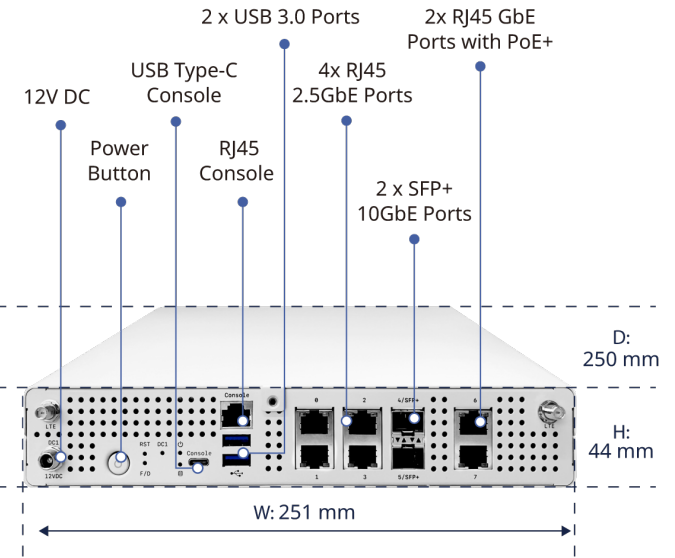

Specifications

Model Name	
Platform	
Processor	1 x Intel Atom C Processor (Denverton-NS (Refresh))
Chipset	-
System Memory	2 x DDR4 ECC SO-DIMMs
Max Memory	Up to 256GB
Ethernet Port	2 x RJ45 GbE Port(s) on board, 4 x RJ45 2.5GbE Port(s) on board, 2 x SFP+ 10 GbE Port(s) on board, Up to 8 x Ethernet Port(s)
Bypass	-
Expansion	M.2 B-key for LTE/5G with SIM slot, mPCIe for Wi-Fi 6
Storage Device	1 x SATA 3.0 (SATA DOM)
Power Supply	12V 60W Redundant PSU
Dimension (WxDxH)	251mm x 250mm x 44mm (10.04" x 10" x 1.76")
Weight (Kg)	-
I/O	
Management Console	1 x RJ45 Console, 1 x USB Type-C Console
USB Port	2 x USB 3.0 Port(s)
Display Output	-
LCD Panel	-
LED	Power / System Status / Ethernet / RSSI / Wi-Fi / PoE
LOM	-
Operation & Certifications	
Operating Environment	Temperature: 0 - 40°C (32 - 104°F), Humidity: 10 - 90% RH
Storage Environment	Temperature: -10 - 70°C (14 - 158°F), Humidity: 5 - 95% RH
Certification	CE / FCC / UL / VCCI / RCMCB of IEC60950-1 / Jate
OS Support	Linux

CAD-026J

Intel Atom C-Series (Denverton-NS) Desktop Network Appliance for Multi-Networking

Front I/O

Back I/O

Ordering Information

System	
SKU	Description
CAD-026J	Desktop, 1 x Intel Atom C3000, 2 x DDR4 ECC SO-DIMMs, 2 x RJ45 GbE, 4 x RJ45 2.5GbE, 2 x SFP+ 10GbE, 60W Adapter