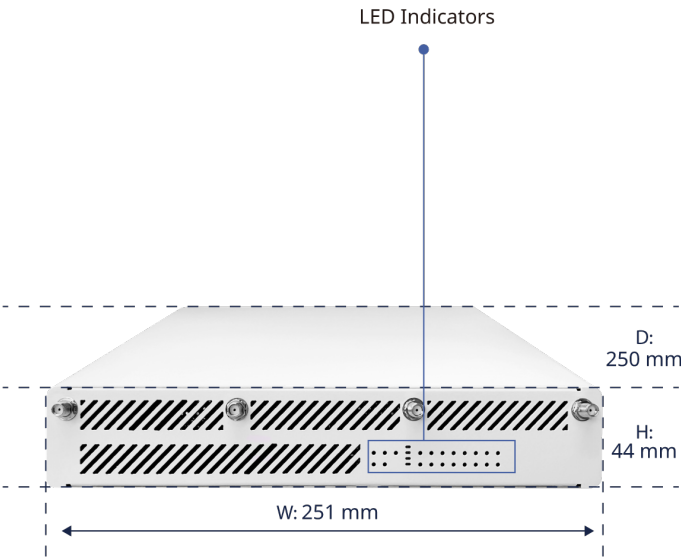

CAD-026J

Intel Atom C-Series (Denverton-NS) Desktop Network Appliance for Multi-Networking

Intel Atom C3000 Series (Denverton-NS, 4/8 Cores)
 Intel QAT Support (Crypto Acceleration)
 2 x DDR4 ECC SO-DIMM, up to 256 GB
 2 x 10-GbE SFP+, 2 x 1-GbE RJ45, 4 x 2.5-GbE RJ45
 1 x mPCIe for Wi-Fi, 1 x M.2 for 4G/LTE & 5G
 TPM 2.0 Support

Specifications

Model Name	
Platform	
Processor	1 x Intel Atom C Processor (Denverton-NS (Refresh))
Chipset	-
System Memory	2 x DDR4 ECC SO-DIMMs
Max Memory	Up to 256GB
Ethernet Port	2 x RJ45 GbE Port(s) on board, 4 x RJ45 2.5GbE Port(s) on board, 2 x SFP+ 10 GbE Port(s) on board, Up to 8 x Ethernet Port(s)
Bypass	-
Expansion	M.2 B-key for LTE/5G with SIM slot, mPCIe for Wi-Fi 6
Storage Device	1 x SATA 3.0 (SATA DOM)
Power Supply	12V 60W Redundant PSU
Dimension (WxDxH)	251mm x 250mm x 44mm (10.04" x 10" x 1.76")
Weight (Kg)	-
I/O	
Management Console	1 x RJ45 Console, 1 x USB Type-C Console
USB Port	2 x USB 3.0 Port(s)
Display Output	-
LCD Panel	-
LED	Power / System Status / Ethernet / RSSI / Wi-Fi / PoE
LOM	-
Operation & Certifications	
Operating Environment	Temperature: 0 - 40°C (32 - 104°F), Humidity: 10 - 90% RH
Storage Environment	Temperature: -10 - 70°C (14 - 158°F), Humidity: 5 - 95% RH
Certification	CE / FCC / UL / VCCI / RCMCB of IEC60950-1 / Jate
OS Support	Linux

CAD-026J

Intel Atom C-Series (Denverton-NS) Desktop Network Appliance for Multi-Networking

Front I/O

Back I/O

Ordering Information

System	
SKU	Description
CAD-026J	Desktop, 1 x Intel Atom C3000, 2 x DDR4 ECC SO-DIMMs, 2 x RJ45 GbE, 4 x RJ45 2.5GbE, 2 x SFP+ 10GbE, 60W Adapter